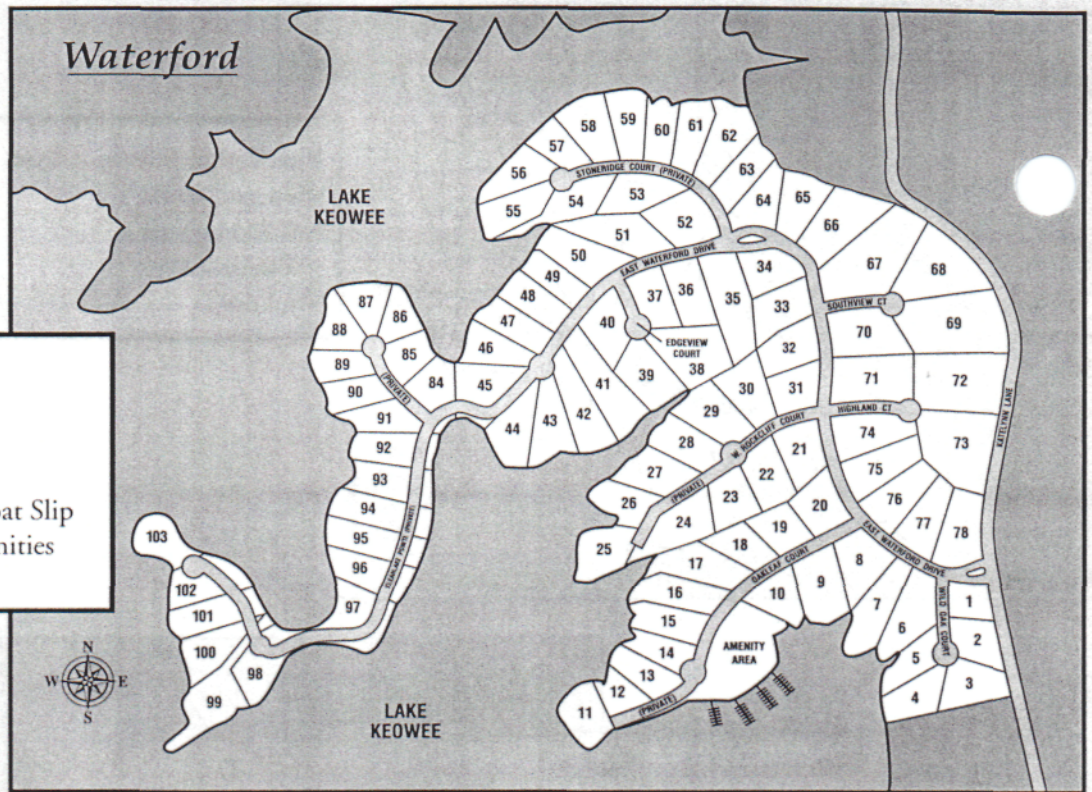

Waterford

Waterford - East

- Opened 1997
- 98 Home Sites
- Waterfront
- Water Access with Boat Slip
- Swim & Tennis Amenities
- Waterfront Cabana

Waterford Pointe

Waterford Pointe - East

- Opened 2000
- 228 Home Sites
- Waterfront
- Water Access with Boat Slip
- Swim & Tennis Amenities
- Waterfront Clubhouse
- Leisure Trail & Playground
- Optional Boat/RV Storage Area