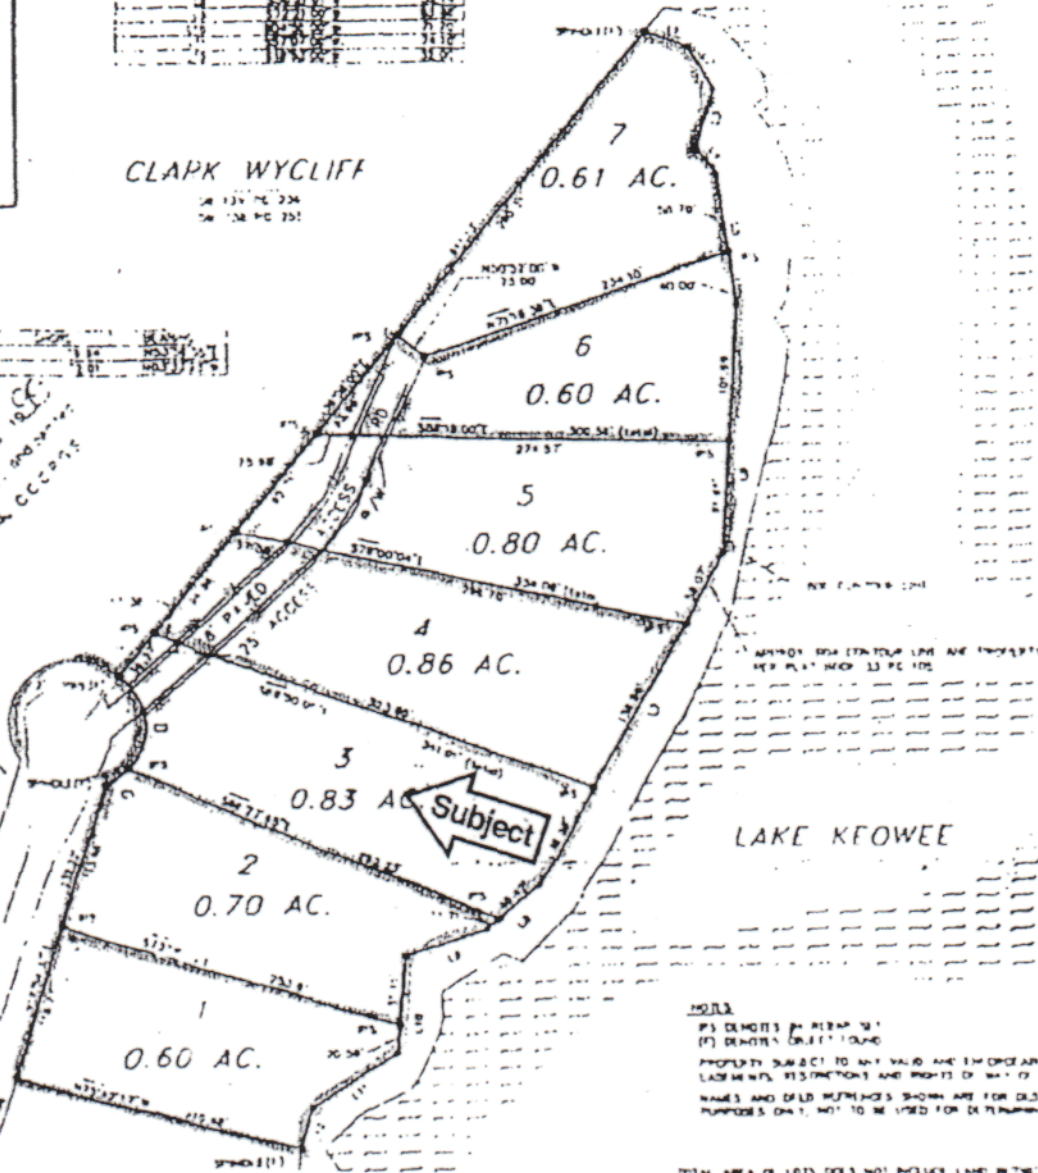

File No. 03080913

SITE PLAN

IWC, LLC

3022 LAKE KEOWEE LANE

NECA

County OCONEE

State SC

Zip Code 29672

Client JON SANDERSON COMPANY

SHANGRI-LA

THE LAKE COMPANY
LAKE KEOWEE, SC

CLARK WYCLIFF

134 PG 224
134 PG 225

CURVE TABLE

Handwritten notes:
The lake is in the middle of the lot.
The lake is in the middle of the lot.
The lake is in the middle of the lot.

LAKE KEOWEE

NOTES
1. ALL DIMENSIONS IN FEET AND INCHES.
2. DIMENSIONS OF LOTS FOUND.
PROPERTY SUBJECT TO ANY VALID AND ENFORCEABLE EASEMENTS, RESTRICTIONS AND RIGHTS OF WAY OR NAMES AND OLD MEASUREMENTS SHOWN ARE FOR OLD PURPOSES ONLY, NOT TO BE USED FOR DETERMINATION.

TOTAL AREA OF LOTS DOES NOT INCLUDE LAND IN THE NOC & BOA CONTROL AREA.

ROBERT KUGLER

THE LAKE COMPANY
LAKE KEOWEE, SC

NOTES
1. ALL DIMENSIONS IN FEET AND INCHES.
2. DIMENSIONS OF LOTS FOUND.
PROPERTY SUBJECT TO ANY VALID AND ENFORCEABLE EASEMENTS, RESTRICTIONS AND RIGHTS OF WAY OR NAMES AND OLD MEASUREMENTS SHOWN ARE FOR OLD PURPOSES ONLY, NOT TO BE USED FOR DETERMINATION.