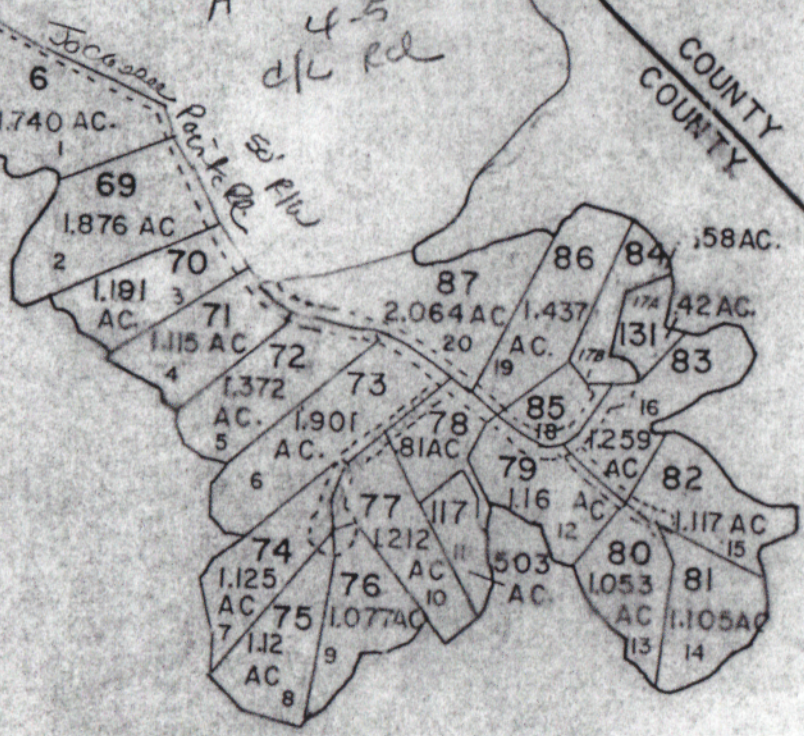

MAP 039-01

THE CLIFFS
AT
KEOWEE VINEYARDS

039-00-01-069
Michael Martin - 979-2357
Sat @ 10:00 Am.

lot 2 Jocassee Pt.

THE
LAKE COMPANY
LAKE KEOWEE, SC

A 042/
4-5
dlu rd

Jocassee Pointe
S. Plw

COUNTY
COUNTY

JOCASSEE POINTE
SUBDIVISION

THE
LAKE COMPANY
LAKE KEOWEE