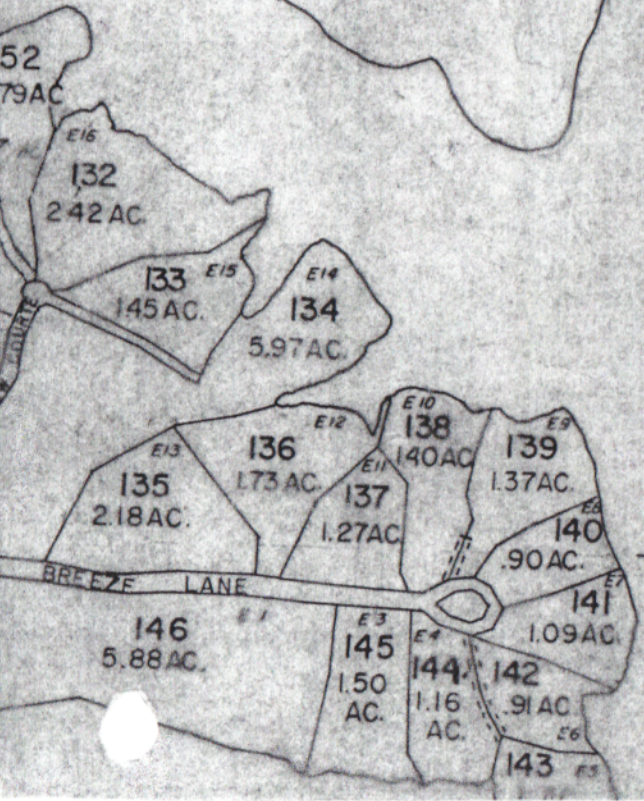

MAP 039-01

THE CLIFFS
AT
KEOWEE VINEYARDS

039-00-01-069
Michael Martin - 979-2357
Sat @ 10:00 Am.

lot 2 Jocassee Pt.

THE
LAKE COMPANY
LAKE KEOWEE, SC

A 042/
4-5
dlu rd

Jocassee Pointe
S. Plw

COUNTY
COUNTY

JOCASSEE POINTE
SUBDIVISION

THE
LAKE COMPANY
LAKE KEOWEE