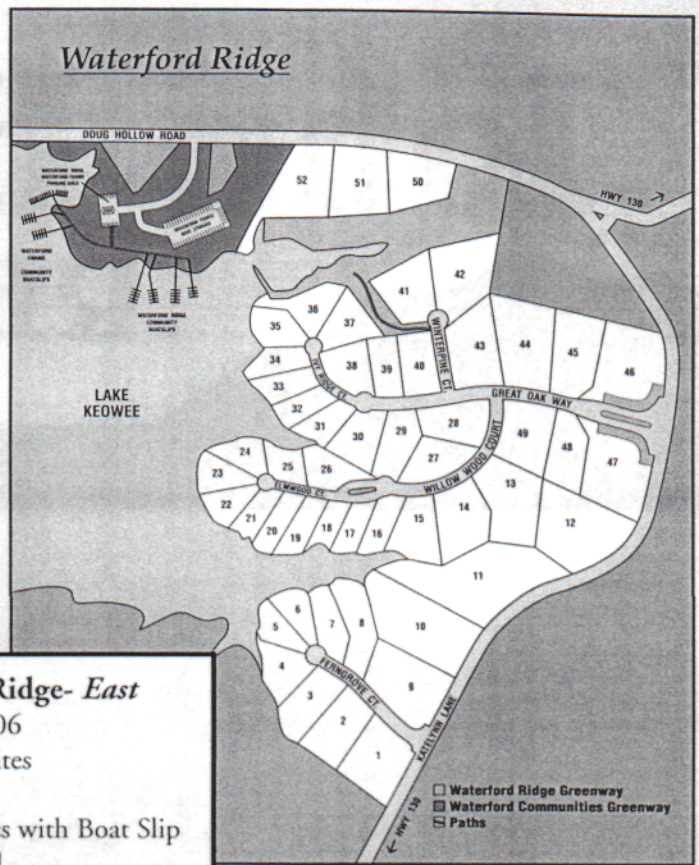

Harbor Oaks - West

- Opened 2006
- 39 Home Sites
- All Waterfront Community

Waterford Ridge- East

- Opened 2006
- 52 Home Sites
- Waterfront
- Water Access with Boat Slip
- Leisure Trail

Waterside Crossing - West

- Opened 2000
- 285 Home Sites
- Waterfront
- Water Access with Boat Slip
- Swim & Tennis Amenities
- Clubhouse
- Waterfront Picnic Pavilion
- Leisure Trail & Playground
- Optional Boat/RV Storage Area